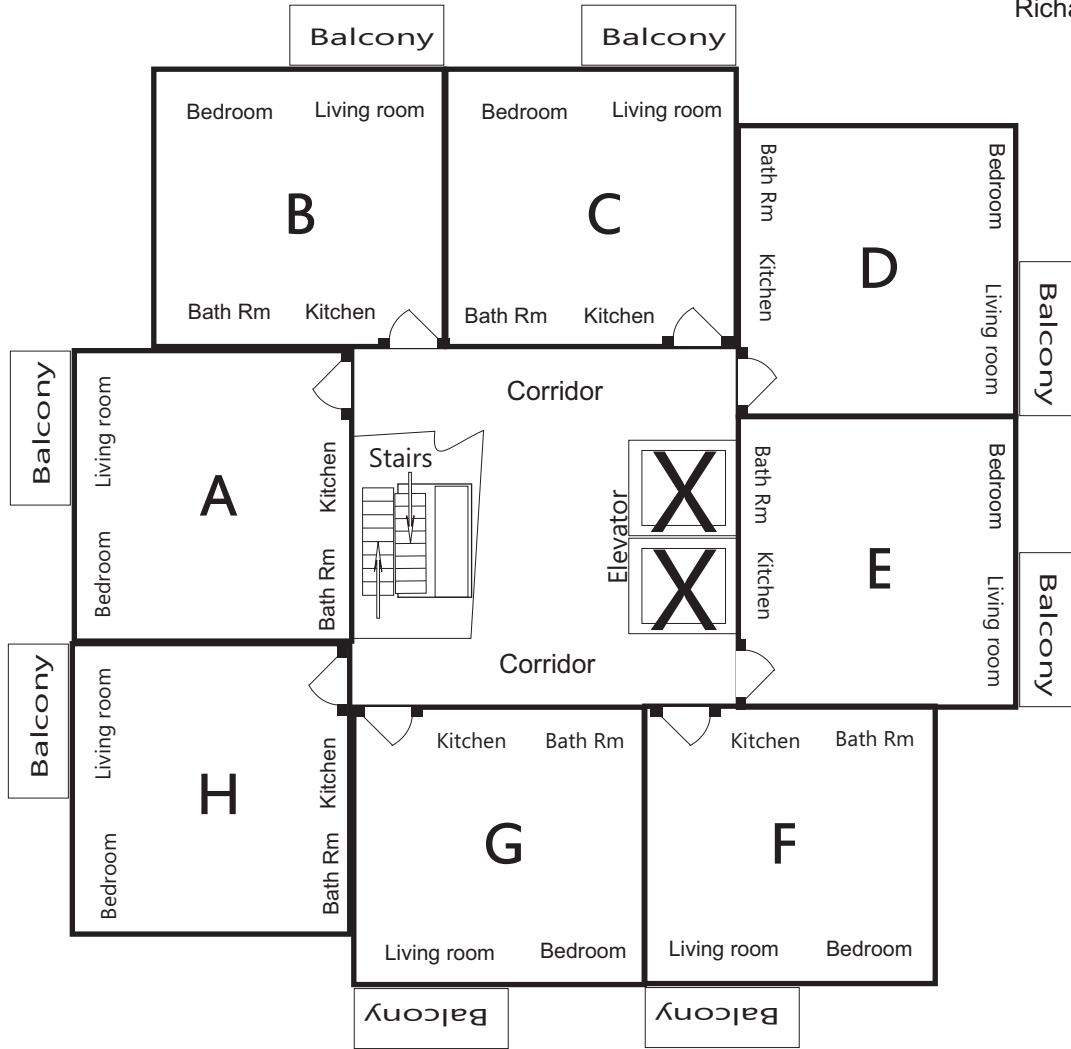

John Orr Tower Facility Map (Floor Layout 2-16)

Jean Royce Hall

Richardson Stadium

McArthur College

Parking Lot

Tennis Court

Lake Ontario

SIR JOHN A. MACDONALD BLVD.

Main Floor

Ground Level Access
(loading & unloading Vehicles)

SIR JOHN A. MACDONALD BLVD.