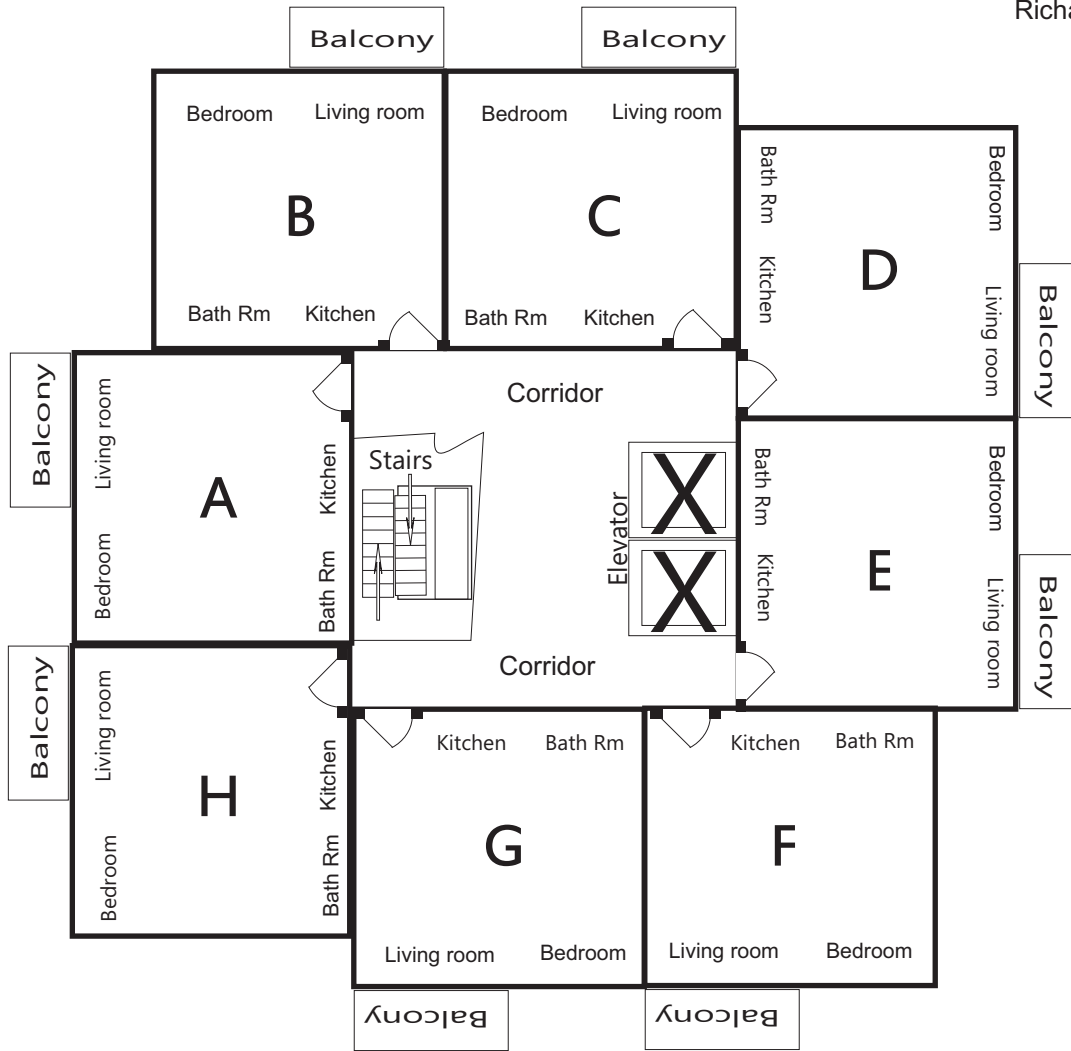

# John Orr Tower Facility Map (Floor Layout 2-16)

Jean Royce Hall

Richardson Stadium

McArthur College

Parking Lot

Tennis Court

Lake Ontario

SIR JOHN A. MACDONALD BLVD.

Main Floor

Ground Level Access  
(loading & unloading Vehicles)

SIR JOHN A. MACDONALD BLVD.