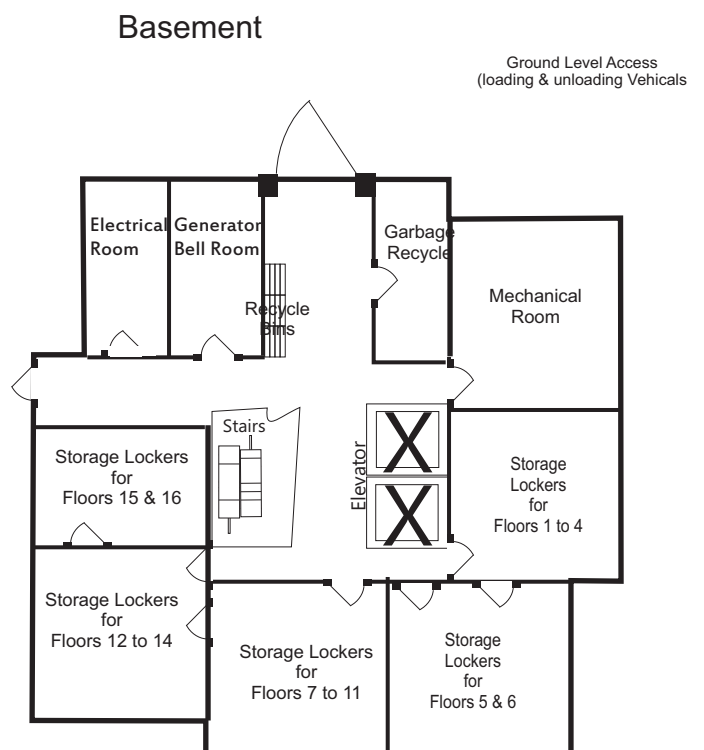

# John Orr Tower Facility Map (Floor Layout 2-16)

Jean Royce Hall

Richardson Stadium

McArthur College

Parking Lot

Tennis Court

Lake Ontario

SIR JOHN A. MACDONALD BLVD.

Main Floor

Ground Level Access  
(loading & unloading Vehicles)

SIR JOHN A. MACDONALD BLVD.